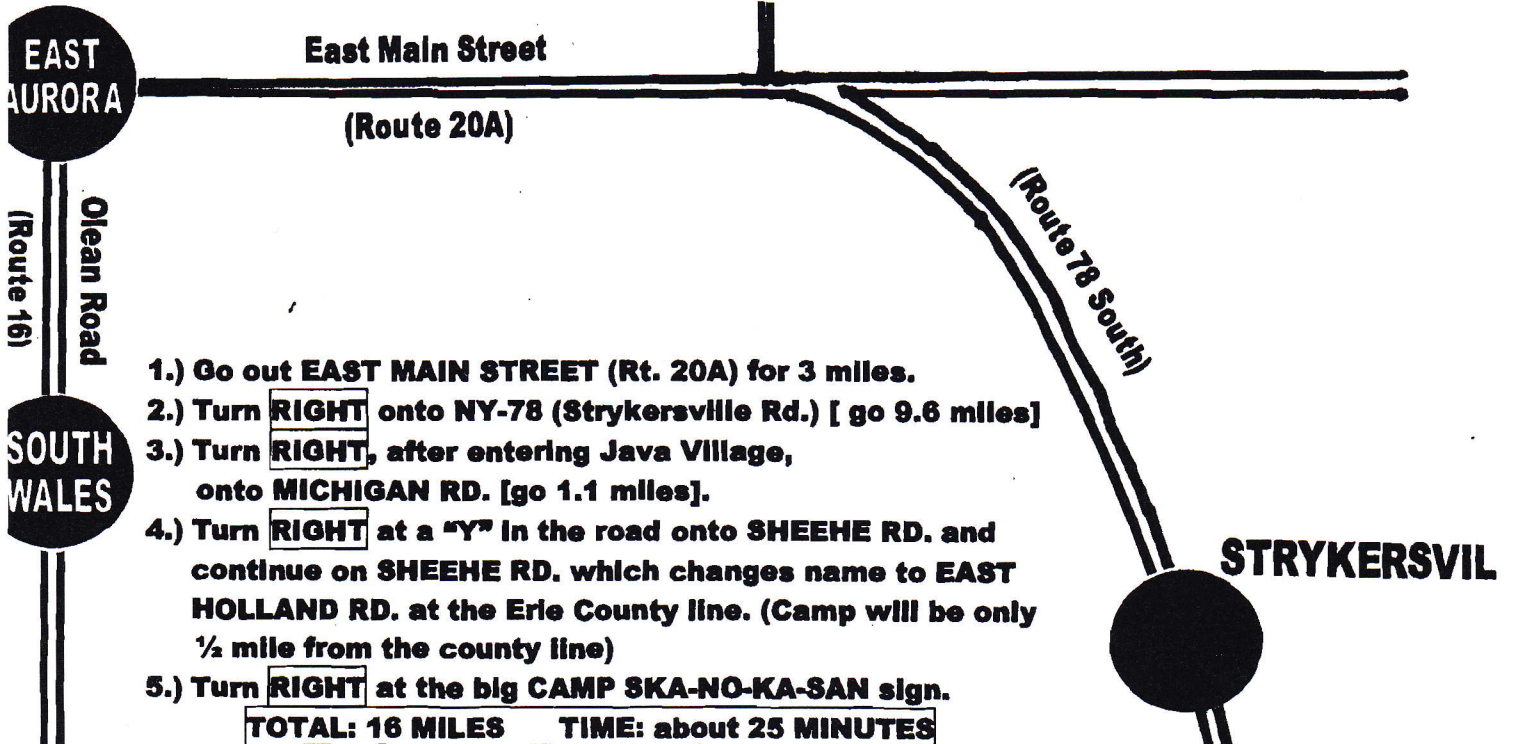

# DIRECTIONS TO SKA-NO-KA-SAN

9052 E. Holland Rd.  
Holland, NY 14080

Two Rod Road

Ron George Blvd. or Day Road